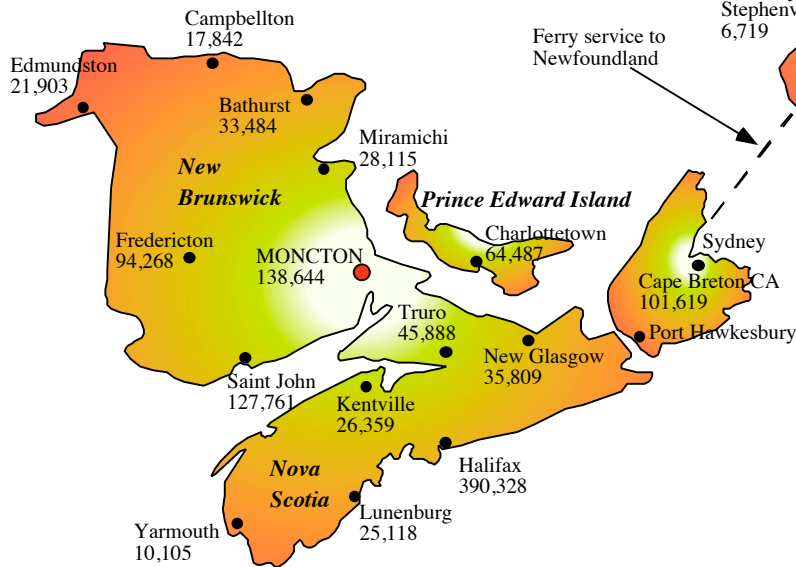

## ATLANTIC PROVINCES MAJOR CENTRES OF REGION POPULATION - Census 2011

### POPULATION:

NEW BRUNSWICK\* 751,171  
 NOVA SCOTIA\* 921,727  
 PRINCE EDWARD ISLAND\* 140,204  
 NEWFOUNDLAND 514,536  
 Census 2011  
 75% of the Maritimes\* population and  
 56% of the Atlantic Provinces population  
 lives within a 3 hour drive of Moncton.

## ATLANTIC PROVINCES MAJOR CENTRES OF REGION Distances From Moncton, N.B.

75% of the Maritimes population and 56% of the Atlantic Provinces population lives within a 3 hour drive of Moncton.

### Distances to Market from Moncton (km)

Edmundston 460	Campbellton 310
Bathurst 210	Miramichi 130
Fredericton 185	Saint John 150
Charlottetown 155	
Halifax 270	Truro 175
Lunenburg 365	Yarmouth 545
New Glasgow 230	Kentville 335
Port Hawkesbury 310	Sydney 460
Newfoundland Ferry 445	