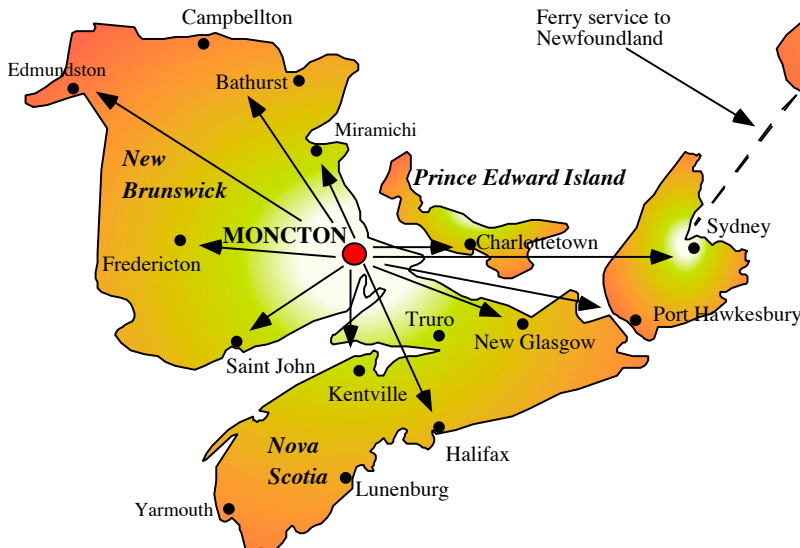

## ATLANTIC PROVINCES MAJOR CENTRES OF REGION POPULATION - Census 2011

### POPULATION:

NEW BRUNSWICK\* 751,171  
 NOVA SCOTIA\* 921,727  
 PRINCE EDWARD ISLAND\* 140,204  
 NEWFOUNDLAND 514,536  
 Census 2011  
 75% of the Maritimes\* population and  
 56% of the Atlantic Provinces population  
 lives within a 3 hour drive of Moncton.

## ATLANTIC PROVINCES MAJOR CENTRES OF REGION Distances From Moncton, N.B.

75% of the Maritimes population and 56% of the Atlantic Provinces population lives within a 3 hour drive of Moncton.

### Distances to Market from Moncton (km)

Edmundston 460	Campbellton 310
Bathurst 210	Miramichi 130
Fredericton 185	Saint John 150
Charlottetown 155	
Halifax 270	Truro 175
Lunenburg 365	Yarmouth 545
New Glasgow 230	Kentville 335
Port Hawkesbury 310	Sydney 460
Newfoundland Ferry 445	